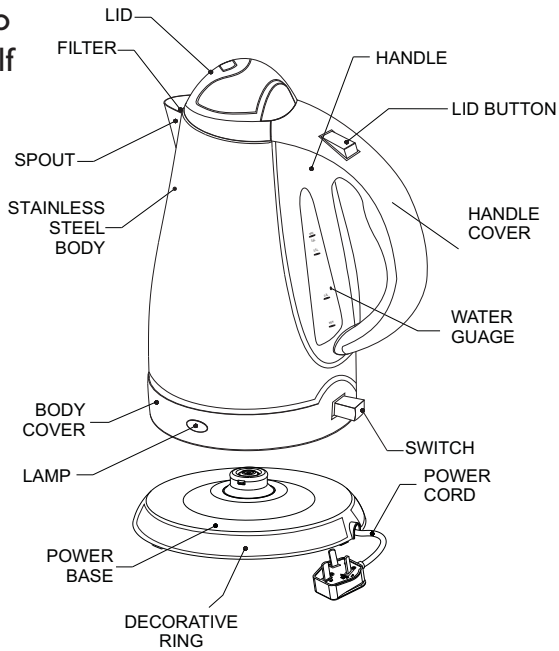

TECHNICAL SPECIFICATIONS

Model : Preethi Pronto SS Kettle
Capacity : 0.8 litres
Rating : 1100 W/ 230V / 50 Hz
Current : 4.5 Amps / 230V

Take a moment to familiarize yourself with your new Preethi Kettle.